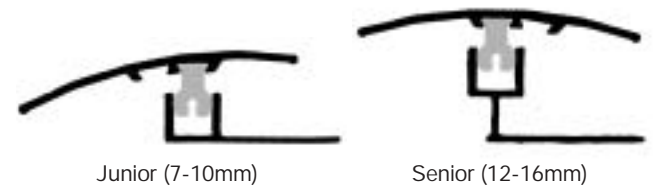

PRESTIGE PROFILE RANGE

END

Uses: Join to floor coverings or vertical surfaces (pre-fit).
Fixing: Builders adhesive, screw, nail.
Top Cover: 18mm
Lengths: 0.85 / 2.55 / 3.4

COLOURS

BORDER

Uses: Join to floor coverings or vertical surfaces (post-fit).
Fixing: Peel & Stick base or screw/nail as necessary.
Top Cover:
Lengths: 0.85 / 2.55 / 3.4*

COLOURS

UNIVERSAL

Uses: Connector for surfaces of equal height or small ramp for surfaces of uneven height.
Fixing: Peel & Stick base or screw/nail as necessary. Floor plug also available.
Top Cover:
Lengths: 0.85 / 2.55 / 3.4*

COLOURS

RAMP

Uses: Large ramp for bigger variance in floor levels.
Fixing: Peel & Stick base or screw/nail as necessary. Floor plug also available.
Top Cover: 18mm
Lengths: 0.85 / 2.55 / 3.4*

COLOURS

STAIR

Uses: Stair nose for 8 or 14mm flooring.
Fixing: Builders adhesive, screw, nail.
Top Cover:
Lengths: 1.1 / 3.4

COLOURS

SCOTIA

Uses: Covering perimeter gap.
Fixing: Nail and or glue.
Top Cover: 17 x 17mm
Lengths: 2.4Lm

COLOURS