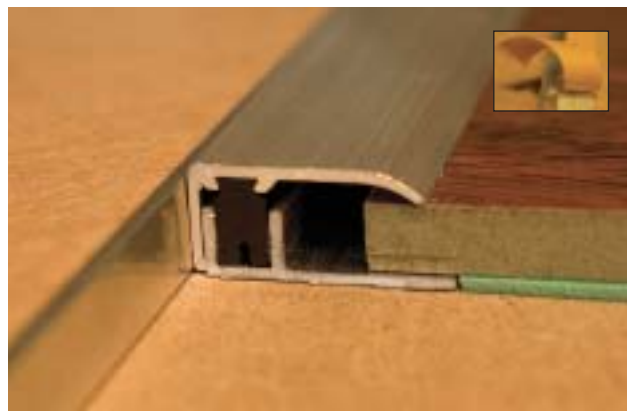

## END

**Uses:** Join to floor coverings or vertical surfaces (pre-fit).  
**Fixing:** Builders adhesive, screw, nail.  
**Top Cover:** 18mm  
**Lengths:** 0.85 / 2.55 / 3.4

## BORDER

**Uses:** Join to floor coverings or vertical surfaces (post-fit).  
**Fixing:** Peel & Stick base or screw/nail as necessary.  
**Top Cover:**  
**Lengths:** 0.85 / 2.55 / 3.4\*