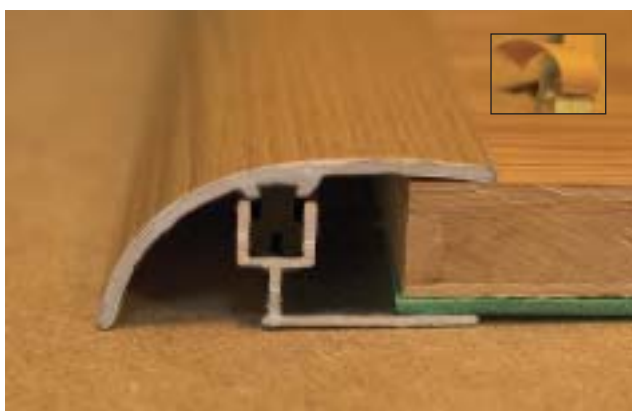

RAMP

Uses: Large ramp for bigger variance in floor levels.
Fixing: Peel & Stick base or screw/nail as necessary. Floor plug also available.
Top Cover: 18mm
Lengths: 0.85 / 2.55 / 3.4*