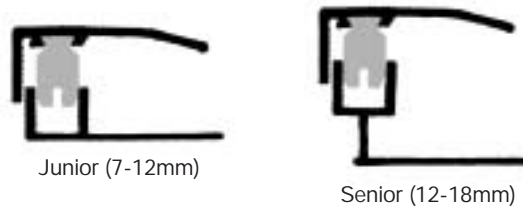

PRESTIGE PROFILE RANGE

END

Uses: Join to floor coverings or vertical surfaces (pre-fit).
Fixing: Builders adhesive, screw, nail.
Top Cover: 18mm
Lengths: 0.85 / 2.55 / 3.4

COLOURS

BORDER

Uses: Join to floor coverings or vertical surfaces (post-fit).
Fixing: Peel & Stick base or screw/nail as necessary.
Top Cover:
Lengths: 0.85 / 2.55 / 3.4*

COLOURS

UNIVERSAL

Uses: Connector for surfaces of equal height or small ramp for surfaces of uneven height.
Fixing: Peel & Stick base or screw/nail as necessary. Floor plug also available.
Top Cover:
Lengths: 0.85 / 2.55 / 3.4*

COLOURS

RAMP

Uses: Large ramp for bigger variance in floor levels.
Fixing: Peel & Stick base or screw/nail as necessary. Floor plug also available.
Top Cover: 18mm
Lengths: 0.85 / 2.55 / 3.4*

COLOURS

STAIR

Uses: Stair nose for 8 or 14mm flooring.
Fixing: Builders adhesive, screw, nail.
Top Cover:
Lengths: 1.1 / 3.4

COLOURS

SCOTIA

Uses: Covering perimeter gap.
Fixing: Nail and or glue.
Top Cover: 17 x 17mm
Lengths: 2.4Lm

COLOURS