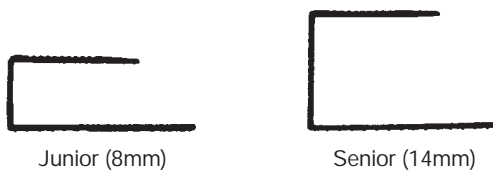

## END

**Uses:** Join to floor coverings or vertical surfaces (pre-fit).  
**Fixing:** Builders adhesive, screw, nail.  
**Top Cover:** 18mm  
**Lengths:** 0.85 / 2.55 / 3.4