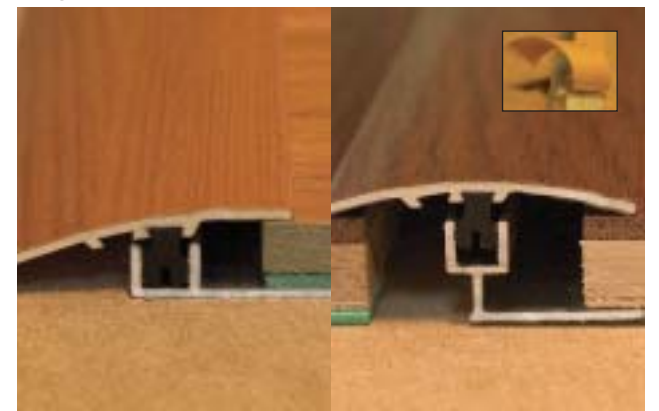

## BORDER

**Uses:** Join to floor coverings or vertical surfaces (post-fit).  
**Fixing:** Peel & Stick base or screw/nail as necessary.  
**Top Cover:**  
**Lengths:** 0.85 / 2.55 / 3.4\*

## UNIVERSAL

**Uses:** Connector for surfaces of equal height or small ramp for surfaces of uneven height.  
**Fixing:** Peel & Stick base or screw/nail as necessary. Floor plug also available.  
**Top Cover:**  
**Lengths:** 0.85 / 2.55 / 3.4\*