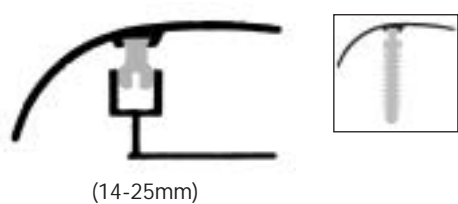

PRESTIGE PROFILE RANGE

END

Uses: Join to floor coverings or vertical surfaces (pre-fit).
Fixing: Builders adhesive, screw, nail.
Top Cover: 18mm
Lengths: 0.85 / 2.55 / 3.4

COLOURS

BORDER

Uses: Join to floor coverings or vertical surfaces (post-fit).
Fixing: Peel & Stick base or screw/nail as necessary.
Top Cover:
Lengths: 0.85 / 2.55 / 3.4*

COLOURS

UNIVERSAL

Uses: Connector for surfaces of equal height or small ramp for surfaces of uneven height.
Fixing: Peel & Stick base or screw/nail as necessary. Floor plug also available.
Top Cover:
Lengths: 0.85 / 2.55 / 3.4*

COLOURS

RAMP

Uses: Large ramp for bigger variance in floor levels.
Fixing: Peel & Stick base or screw/nail as necessary. Floor plug also available.
Top Cover: 18mm
Lengths: 0.85 / 2.55 / 3.4*

COLOURS

STAIR

Uses: Stair nose for 8 or 14mm flooring.
Fixing: Builders adhesive, screw, nail.
Top Cover:
Lengths: 1.1 / 3.4

COLOURS

SCOTIA

Uses: Covering perimeter gap.
Fixing: Nail and or glue.
Top Cover: 17 x 17mm
Lengths: 2.4Lm

COLOURS